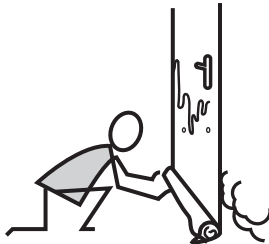

## IF YOU SEE FLAMES AND SMOKE

**1**

**STAY IN THE ROOM**  
with doors closed

**2**

**BLOCK SMOKE**  
Put a wet towel  
under the door  
and wet it down

**3**

**DIAL 112**  
To call the fire  
department

**4**

**OPEN THE WINDOW**  
and shout for help

**DO NOT JUMP FROM THE WINDOW,  
DO NOT GET OUT**