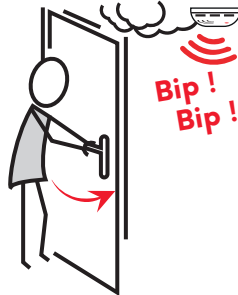

# IF A FIRE STARTS STAY AWAY FROM SMOKE

Sapeurs-Pompiers  
de Loire-A Lantique

## IF YOU SEE FLAMES AND SMOKE

**1**

**STAY IN THE ROOM**  
with doors closed

**2**

**BLOCK SMOKE**  
Put a wet towel  
under the door  
and wet it down

**3**

**DIAL 112**  
To call the fire  
department

**4**

**OPEN THE WINDOW**  
and shout for help

**DO NOT JUMP FROM THE WINDOW,  
DO NOT GET OUT**