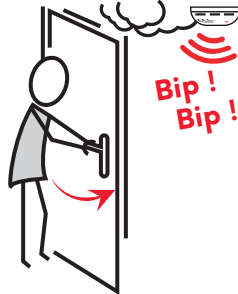

**MÉMO
FRIGO**

IF A FIRE STARTS STAY AWAY FROM SMOKE

Sapeurs-Pompiers
de Loire-A Lantique

IF YOU SEE FLAMES AND SMOKE

1

STAY IN THE ROOM
with doors closed

2

BLOCK SMOKE
Put a wet towel
under the door
and wet it down

3

DIAL 112
To call the fire
department

4

OPEN THE WINDOW
and shout for help

**DO NOT JUMP FROM THE WINDOW,
DO NOT GET OUT**

IF YOU DON'T SEE FLAMES AND SMOKE

1

GET EVERYONE OUT
at the 1st alarm
signal

2

CLOSE THE DOOR
BEHIND YOU
without locking it

3

DIAL 112
To call the fire
department

4

**WAIT FOR THE
FIREFIGHTERS**
and guide them

**NEVER GO BACK INSIDE A BUILDING
THAT IS ON FIRE**